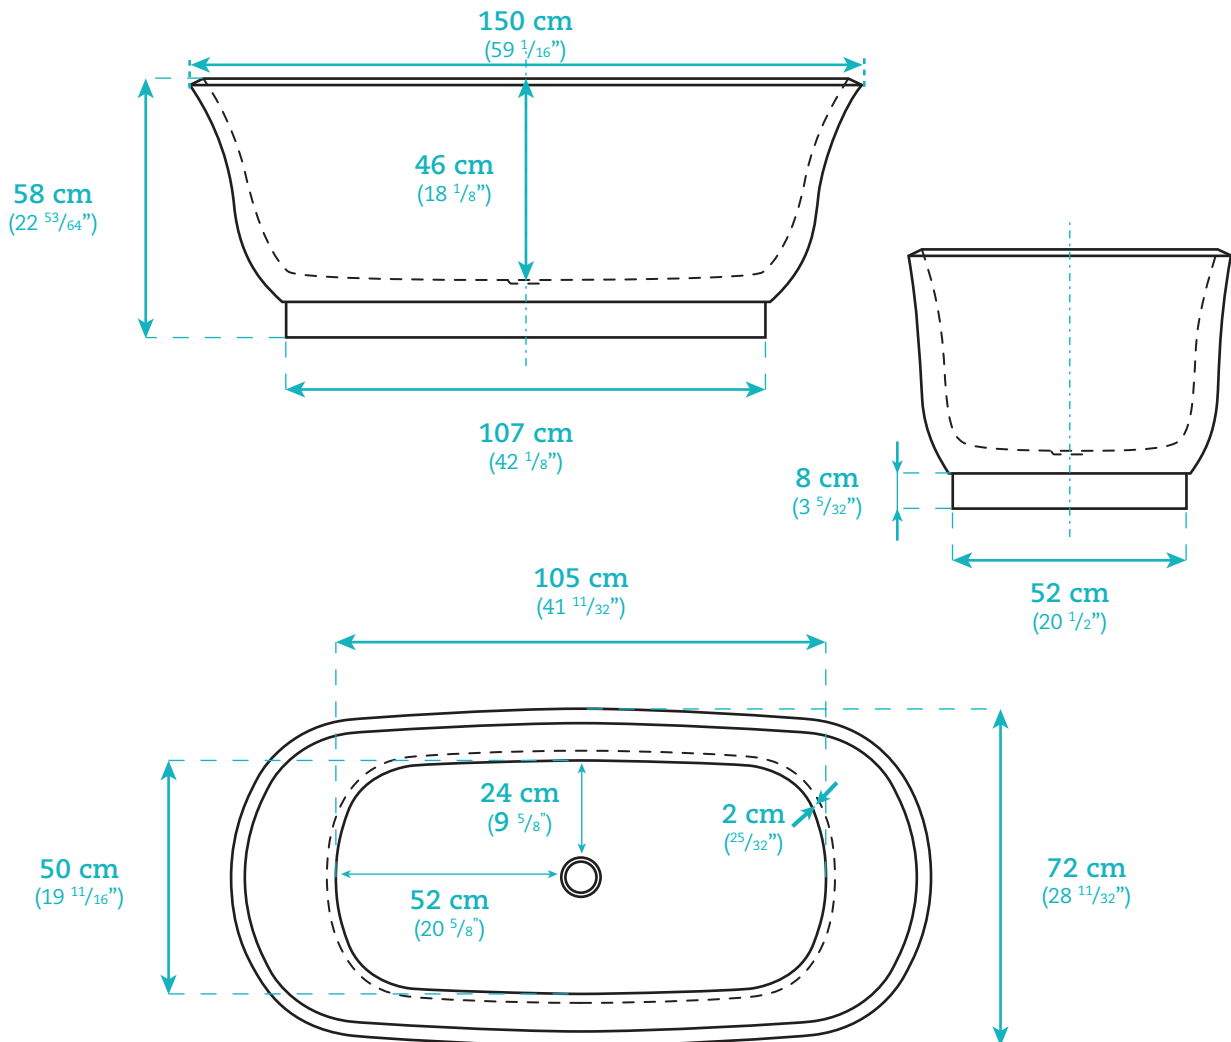

Height

58 cm / 22 53/64"

Features

- Built-in (with 2 finished sides)
- Product 100% made from acrylic
- Deep bathtub
- Polished chrome overflow included
- Includes pop-up drain plug
- Available in a very glossy white finish

Tradition
Also available 66"

Freestanding bathtub

AKK24572

Dimensions

Length

150 cm / 59 1/16"

Width

72 cm / 28 11/32"

Height

58 cm / 22 53/64"

Features

- Product 100% made from acrylic
- Deep bathtub
- Polished chrome overflow included
- Includes pop-up drain plug
- Available in a very glossy white finish

Hülle

BY

aktuell

AKTUELL.CA

Hülle *Freestanding bathtub*

Also available 67"

AKK84572

Dimensions

Length

150 cm / 59"

Width

72 cm / 28 11/32"