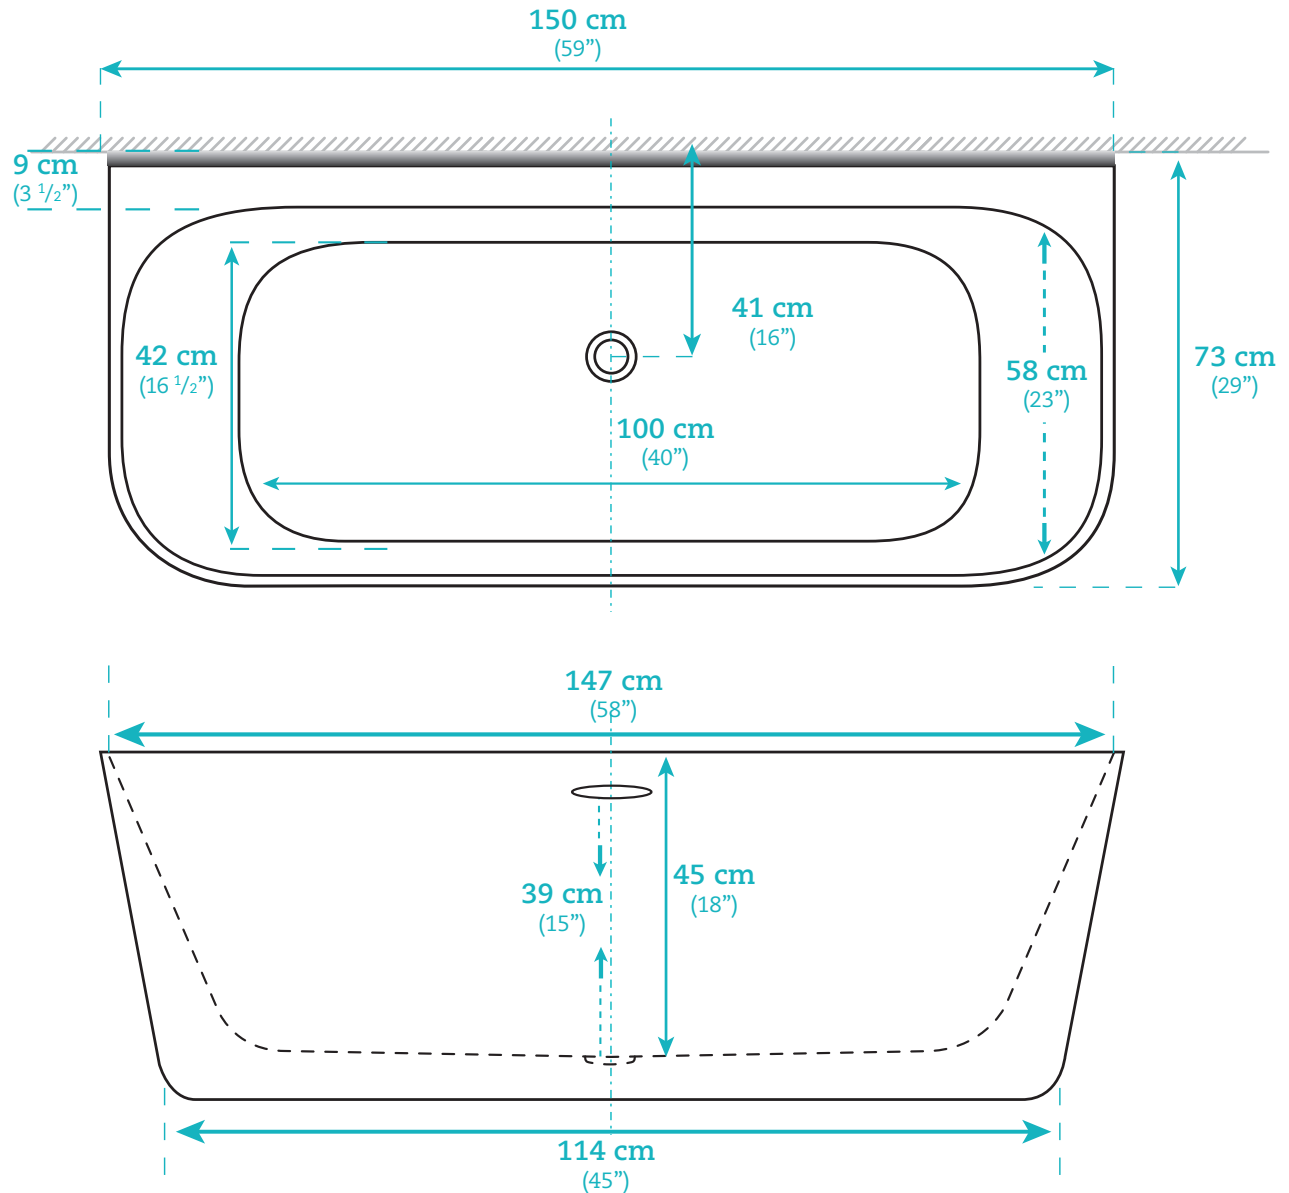

Tradition
Also available 66"

Freestanding bathtub

AKK24572

Dimensions

Length

150 cm / 59 1/16"

Width

72 cm / 28 11/32"

Hülle *Freestanding bathtub*

Also available 67"

AKK84572

Dimensions

Length

150 cm / 59"

Width

72 cm / 28 11/32"

Height

60 cm / 23 5/8"

Features

- Product 100% made from acrylic
- Deep bathtub
- Integrated overflow
- Includes pop-up drain plug
- Available in a very glossy white finish

aktuell

AKTUELL.CA

Pictures, illustrations and measures are made available only for information purpose. The manufacturer can not be held responsible for changes.

Freestanding wall bathtub

Also available 67"

AKK122573WH

Dimensions

Length

Haut/Top: 150 cm / 59"

Width

Haut/Top: 73 cm / 29"