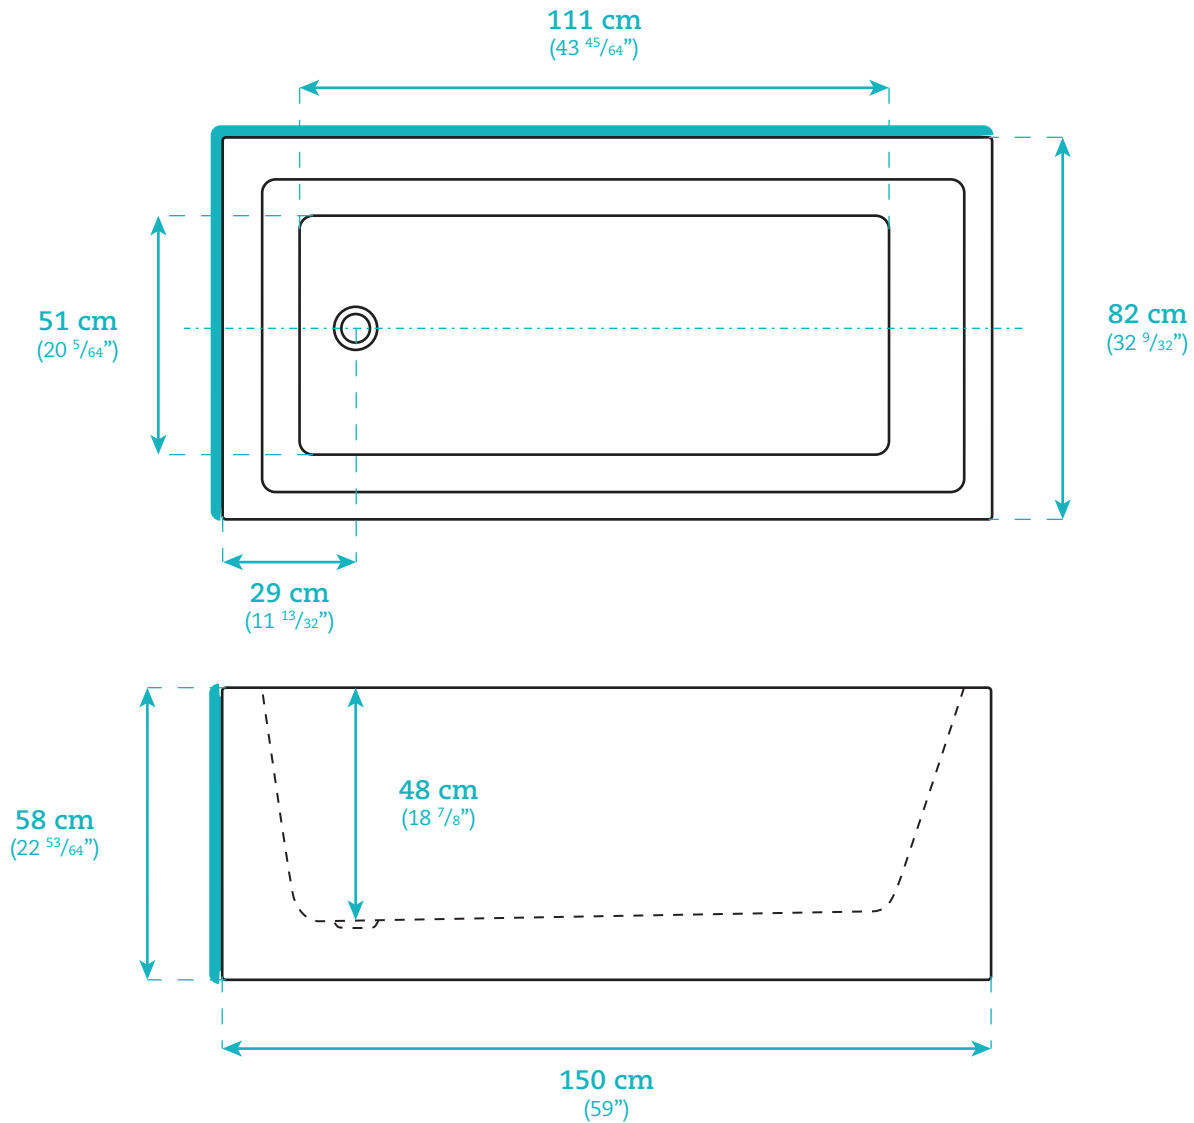

svelte^c

Freestanding bathtub

AKK2003 L
AKK2003 R

Dimensions

Length

150 cm / 59"

Width

82 cm / 32 9/32"

Height

58 cm / 22 53/64"

Features

- Built-in (with 2 finished sides)
- Product 100% made from acrylic
- Deep bathtub
- Polished chrome overflow included
- Includes pop-up drain plug
- Available in a very glossy white finish

Tradition
Also available 66"

Freestanding bathtub

AKK24572

Dimensions

Length

150 cm / 59 1/16"

Width

72 cm / 28 11/32"

Hülle *Freestanding bathtub*

Also available 67"

AKK84572

Dimensions

Length

150 cm / 59"

Width

72 cm / 28 11/32"