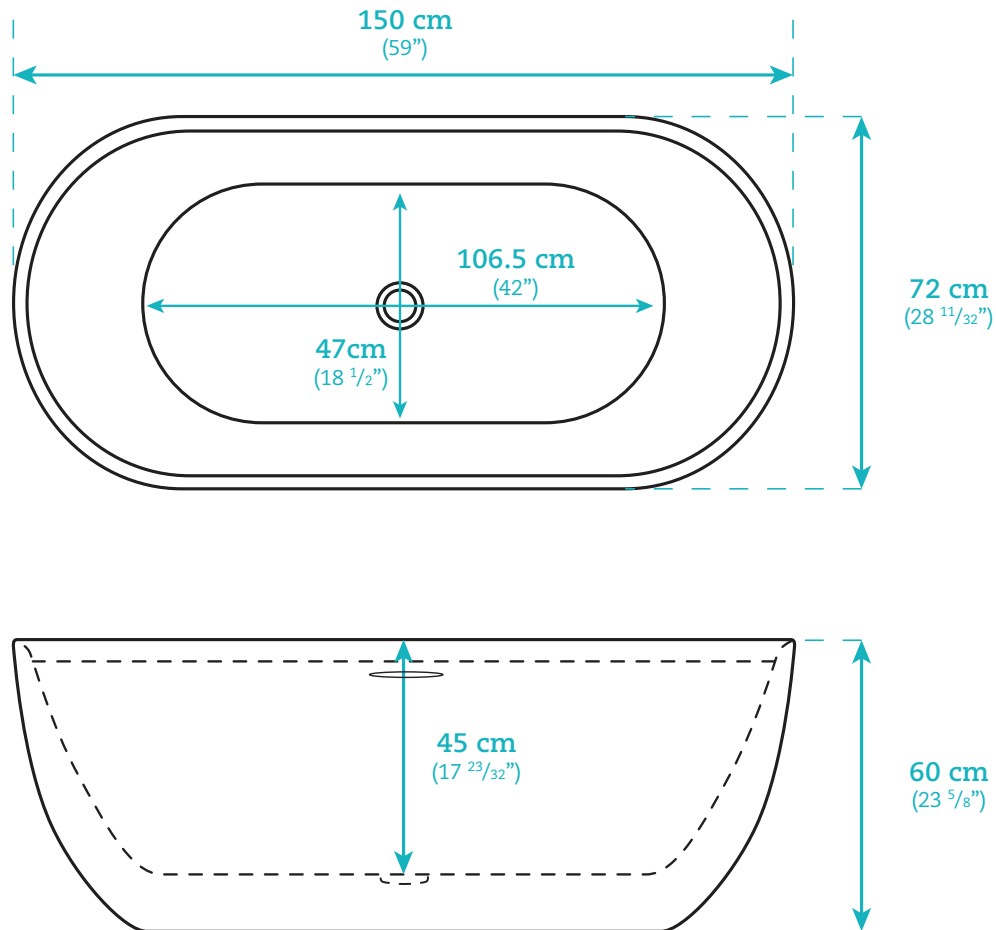

Tradition
Also available 66"

Freestanding bathtub

AKK24572

Dimensions

Length

150 cm / 59 1/16"

Width

72 cm / 28 11/32"

Height

58 cm / 22 53/64"

Features

- Product 100% made from acrylic
- Deep bathtub
- Polished chrome overflow included
- Includes pop-up drain plug
- Available in a very glossy white finish

Hülle

BY

aktuell

AKTUELL.CA

Hülle *Freestanding bathtub*

Also available 67"

AKK84572

Dimensions

Length

150 cm / 59"

Width

72 cm / 28 11/32"

Freestanding wall bathtub

Also available 67"

AKK122573WH

Dimensions

Length

Haut/Top: 150 cm / 59"

Width

Haut/Top: 73 cm / 29"